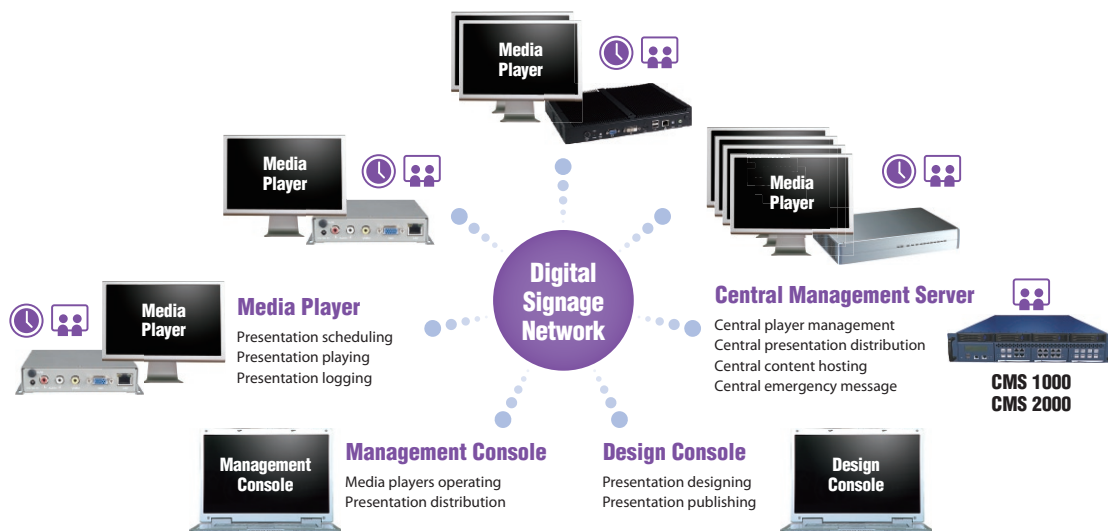

Main Features

- Central digital signage player device management
- Central emergent message
- Central digital signage presentation distribution
- Central digital signage presentation scheduling
- Central content management

System Overview

CMS Series is range of central management server appliances designed to improve the operation efficiency for network based digital signage displays

Equipped with feature-rich PowerDigiS central management software, CMS 2000 is capable to handle up to 250 displays digital signage operation, including device management, presentation distribution, scheduling, and emergency message. It is a perfect solution for middle scale digital signage display network operation within hospitality, retail, public message, education, and transportation.

Central Presentation Distribution

- Distribute presentation to player/player group
- Support scheduled distribution or real-time distribution

Central Presentation Schedule

- Schedule player/player group presentation playing time table

Central Content Management

- Hosting contents at central management without distribution to player
- Support video/image/flash content file hosting

Emergency Message

- Send emergency message to player/player group
- Support scrolling or non-scrolling text message