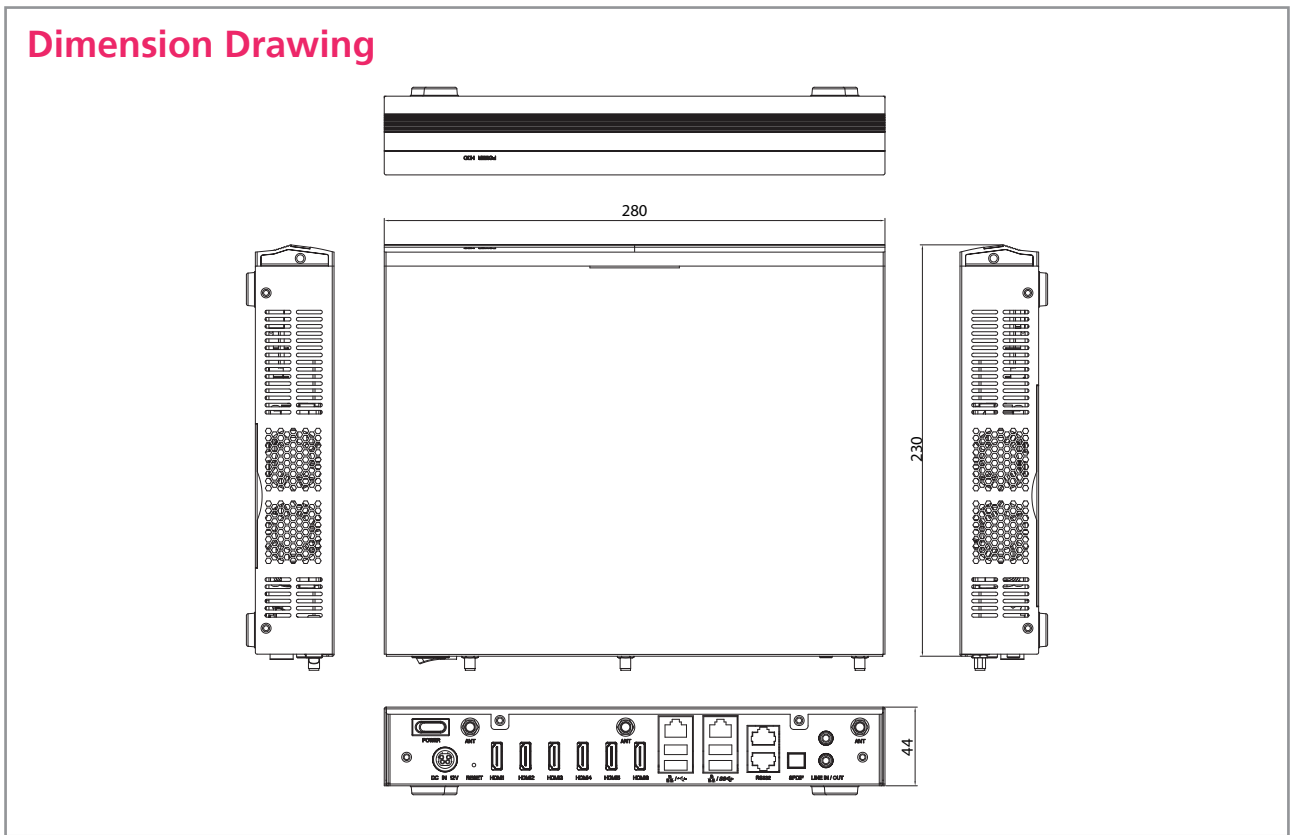

Dimension Drawing

Ordering Information

- **NDiS B862 (P/N: 10W00B86200X0)**
  AMD R-series Dual/ Quad processors, AMD A70M FCH chipset
  AMD Radeon™ E6760 GPU