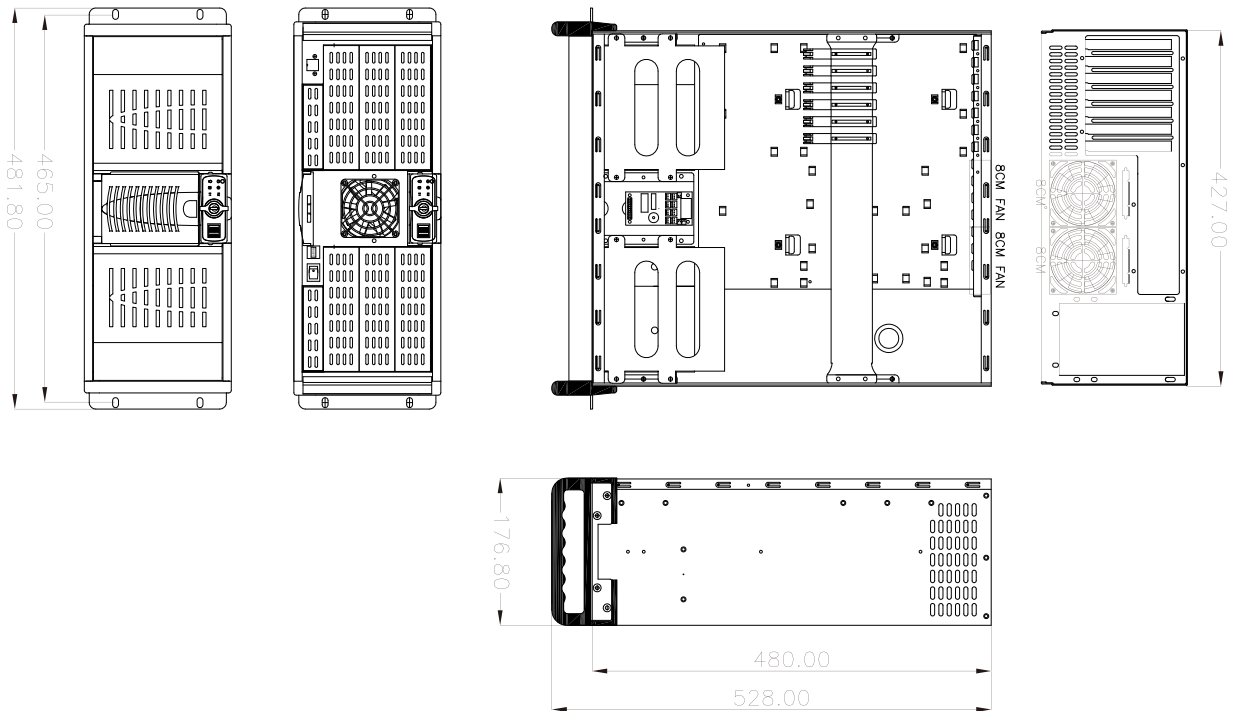

Main Memory

- 4 x 240-pin memory DIMM sockets, up to 16GB DDR3 1066/1333 MHz SDRAM, un-buffered and non-ECC

Platform Control Hub

- Intel® C206

I/O Interface-Front

- 6 x 3.5" external HDD tray
- 4 x USB 2.0 ports
- System status LEDs

I/O Interface-Rear

- AC 100V to 240V input
- 1 x VGA DB-15 connector
- 1 x DVI-D port
- 4 x USB 2.0 ports
- 1 x Speaker-out / 1 x Line-in and 1 x Mic-in
- 2 x COM port

Storage

- 6 x 3.5" SATA HDD driver bay

Expansion

- 1 x PCIe X8
- 1 x PCIe X4
- 1 x PCIe X4
- 1 x PCIe X8

Dimensions

- 427mm (W) x 480 mm (D) x 176mm (H)

Block Diagram

Construction

- 4U rackmount, heavy-duty steel chassis

Environment